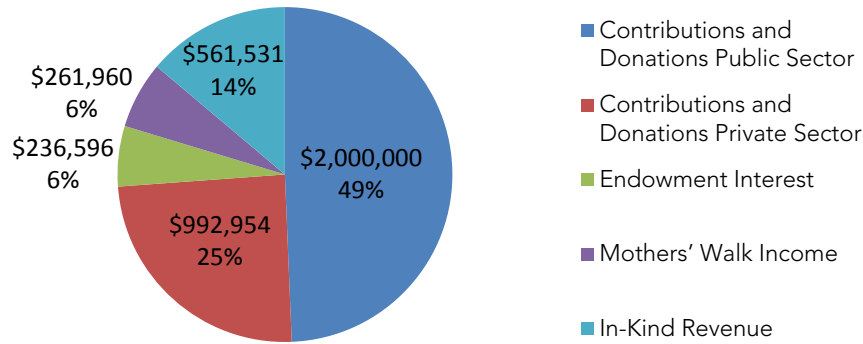

SUMMARY OF FINANCIAL STATEMENTS

The Rose Fitzgerald Kennedy Greenway Conservancy is pleased to present the financial results for the fiscal year ending June 30, 2009. This past year brought significant financial successes along with challenges presented by the economic climate. Fundraising from both private and public sources was adversely affected, particularly in the third and fourth quarter. Notable contributions included $347,000 in gifts and in-kind revenue from fourteen donors in support of the Inaugural Celebration, and a grant of $2 million to support park operations from MassDevelopment that will be dispersed over a period of two years.

The Finance, Audit and Risk Management Committee prudently voted to keep the Conservancy's entire endowment in CDARS, and as a result there was no loss in the $12 million principal in the permanently restricted endowment fund. However, this decision also brought returns below 2%, reducing the total interest income from the endowment to $237,000.

FY '09 Revenue and Support $4.053M