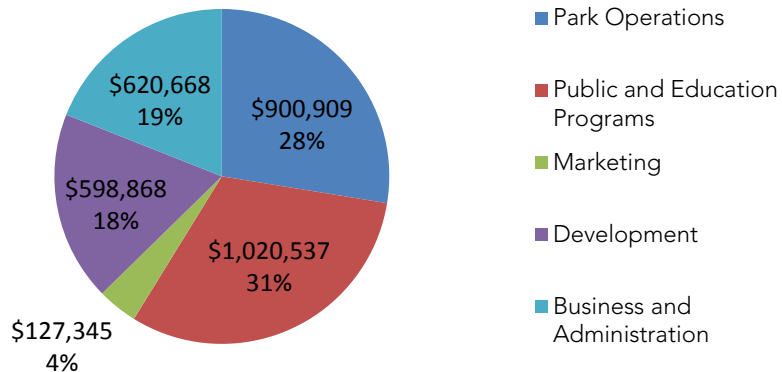

FY '09 Expenses $3.268M